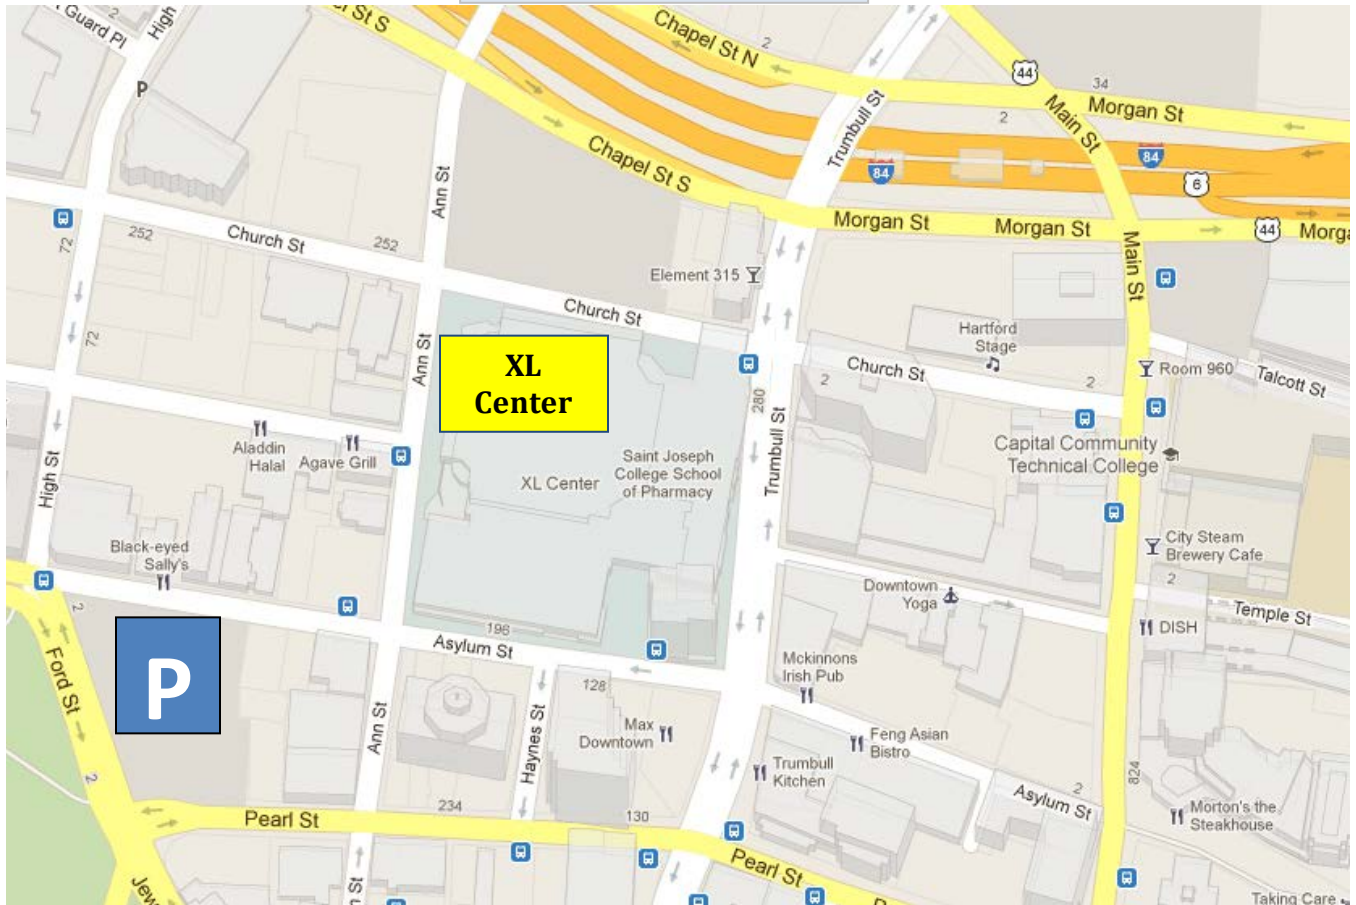

## Hartford Wolf Pack Hockey

Hilton Lot  
349 Asylum St.  
Hartford CT 06103

**HILTON LOT**

**\$5.00 Parking**

Valid for  
**Wolf Pack Hockey**

**LAZ**  
PARKING LTD

NO CASH VALUE Expires 4/30/15

**LAZ**  
PARKING LTD  
(860)761-2547  
[lazparking.com](http://lazparking.com)

**HILTON LOT**

**\$5.00 Parking**

Valid for  
**Wolf Pack Hockey**

**LAZ**  
PARKING LTD

NO CASH VALUE Expires 4/30/15